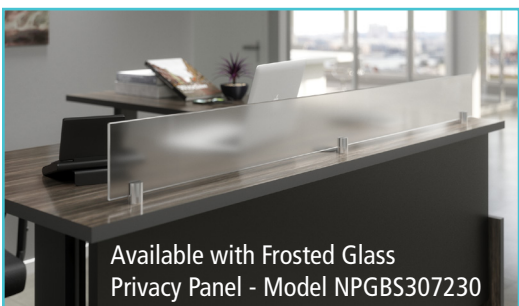

Presidente

Reception Sit to Stand

 newheights™

Available with Frosted Glass
Privacy Panel - Model NPGBS307230

Classic elegance combined with modern sit-stand technology

- Electric base adjusts quickly and quietly with the gentle push of a button
- GyroSense control box with Soft Collision Detection
- Height adjustment: 1½ inches per second
- Travels 29-49"
- Lifts over 300 lbs.
- Three week lead time