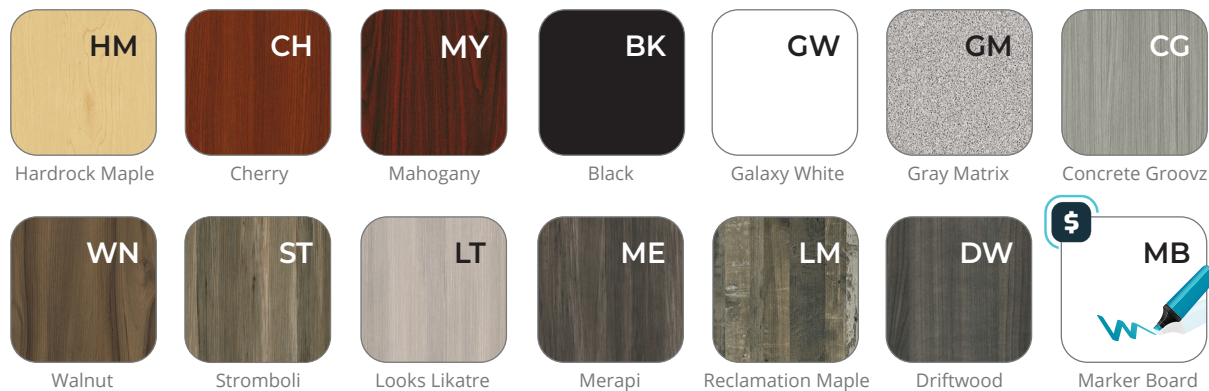

GROMMETS

Up to three standard locations (left, center, right). Custom available.

POWER & DATA

Solutions for benching and single units.

JOEY 2.0 HANGING PEDESTAL

Features laminate drawer fronts and front pull handles. #XPES311BF
(DW, GM, LT, LM, MB not available)

FINISH OPTIONS

Tango post legs available in timeless Black, Silver, or White. Thermally-fused 1 1/8" laminate worksurface available in fourteen colors. View all laminate/edgeband options, including **4EVERedge™** seamless edgebanding, at raproducts.com.

LAMINATE SURFACE COLORS

BASE COLORS